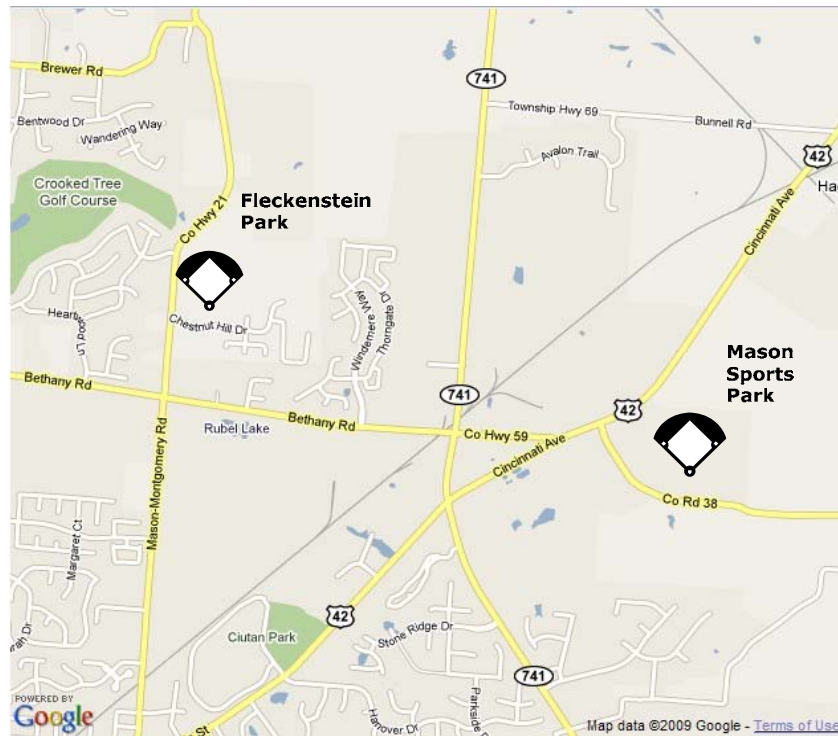

Directions to Mason Sports Park from Hotels

Mason Sports Park

From America's Best Inn – Turn Right out of hotel onto US42. Drive about 1 mile then take Right on Mason-Morrow-Millgrove Rd. Park will be on left hand side a few hundred yards down the road. (3 Minutes)

From Cincinnati Marriott Northeast - Turn Right onto Mason-Montgomery Rd. Follow for a little over 4 miles then turn Right at light onto US42/E. Main St. Follow for 2 miles then take Right at Mason-Morrow-Millgrove Rd/Mason Rd./Co38. Park will be on left hand side a few hundred yards down the road. (13 Minutes)

From Comfort Suites – Turn Left onto 741/Kings Mills Rd. Follow 741 thru 5 lights as it turns Right at the 6th light. Follow for about 1 mile and take a Right at 1st light onto US42. Follow for half mile then take a Right at Mason-Morrow-Millgrove Rd/Mason Rd./Co38. Park will be on left hand side a few hundred yards down the road. (5 Minutes)

From TownePlace Suites & SpringHill Suites - Head South on Waterstone Dr. towards Kings Water Dr. Turn Right to merge onto I-71N towards Columbus. Take exit 25 for Kings Mills Rd./741. Turn Left onto 741/Kings Mills Rd. Follow 741 thru 5 lights as it turns Right at the 6th light. Follow for about 1.5 miles then take a Left onto Bethany Rd. Follow for 1 mile then turn right on Mason-Montgomery Rd. The park will be on the right hand side about 1 mile up the road. (18 Minutes)