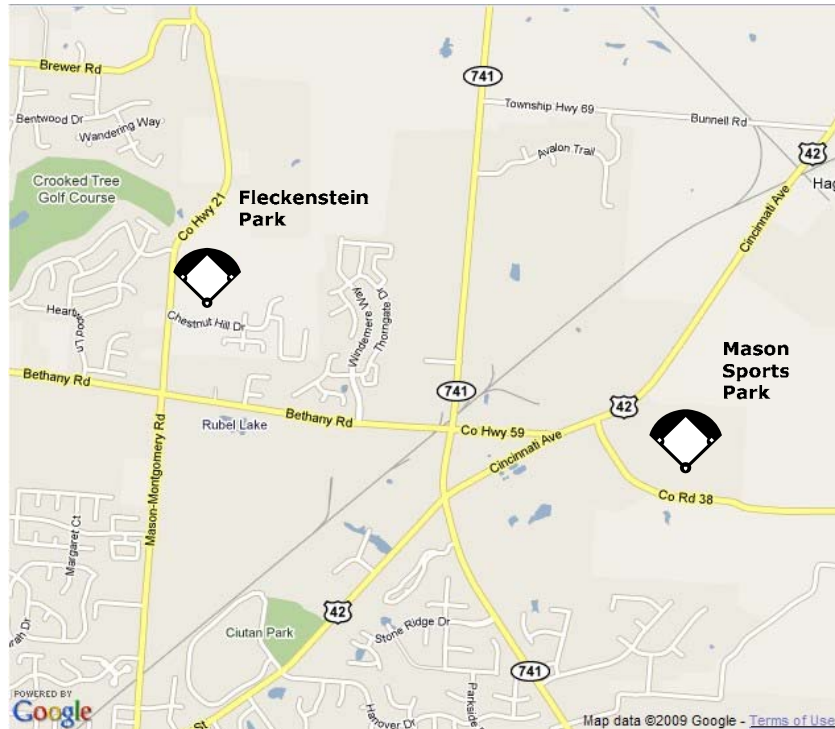

Directions to Fleckenstein Park from Hotels

Fleckenstein Park

From America's Best Inn – Turn Right onto US42. Turn Left onto 741. Take a Left onto Bethany Rd. Follow for a little over a mile then turn Right onto Mason-Montgomery Rd. Park will be on the Right hand side about 1 mile up the road. (5 Minutes)

From Cincinnati Marriott Northeast - Turn Right out of hotel onto Mason-Montgomery Road. Follow Mason-Montgomery for about 6 miles. After you cross Bethany Rd., park will be on the right hand side about 1 mile up the road. (12Minutes)

From Comfort Suites - Turn Left onto 741/Kings Mills Rd. Follow 741 thru 5 lights as it turns Right at the 6th light. Follow for about 1.4 miles then turn Left on Bethany Road. Follow for about 1 mile then turn Right on Mason-Montgomery Rd. Park will be on the right hand side about 1 mile up the road. (8 Minutes)

From Hyatt Place & Holiday Inn Express – Turn Left out of hotel onto Mason-Montgomery Road. Follow Mason-Montgomery for about 6 miles. After you cross Bethany Rd., park will be on the right hand side about 1 mile up the road. (12 Minutes)

From Kings Island Resort/Great Wolf Lodge - Turn (Great Wolf) Right / (Kings Island Resort) Left onto Kings Island Dr. Follow and turn Left at light onto 741/Kings Mills Rd. Follow 741 thru 5 lights as it turns Right at the 6th light. Follow for about 1.4 miles then turn Left on Bethany Road. Follow for about 1 mile then turn Right on Mason-Montgomery Rd. Park will be on the right hand side about 1 mile up the road. (10 Minutes)

From Kirkwood Inn – Turn Right onto US42 out of hotel. After about a half mile turn Right on Bethany Rd./Co59. Follow Bethany for about 1.5 miles then turn Right on Mason-Montgomery Rd. Park will be on the right hand side about 1 mile up the road. (4 Minutes)

From TownePlace Suites & SpringHill Suites - Head South on Waterstone Dr. towards Kings Water Dr. Turn Right to merge onto I-71N towards Columbus. Take exit 25 for Kings Mills Rd./741. Turn Left onto 741/Kings Mills Rd. Follow 741 thru 5 lights as it turns Right at the 6th light. Follow for about 1.5 miles then take a Left onto Bethany Rd. Follow for 1 mile then turn right on Mason-Montgomery Rd. The park will be on the right hand side about 1 mile up the road. (18 Minutes)